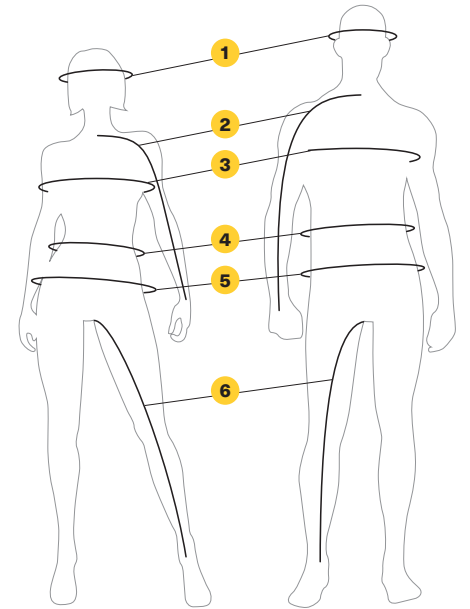

HOW TO MEASURE

- For best results, have someone else take measurements.
- Measure body in underwear.
- Tape must be snug but not tight.
- If measurements fall between two sizes, order the larger size.

- 1 HEAD** Around your head, from the center of the forehead, above the ears and over the natural bump at the back of the head.
- 2 ARM LENGTH** Let the hands hang down on the side in a slightly bent position. Measure from the center of the back of your neck, along the length of your arm, to the wrist.
- 3 CHEST / BUST** Measure under your arms, around the fullest part of your chest.
- 4 WAIST** Measure around your natural waistline, keeping one finger between the tape and body.
- 5 HIPS** Across the fullest part of the seat.
- 6 INSEAM** Without shoes, from crotch to the floor.